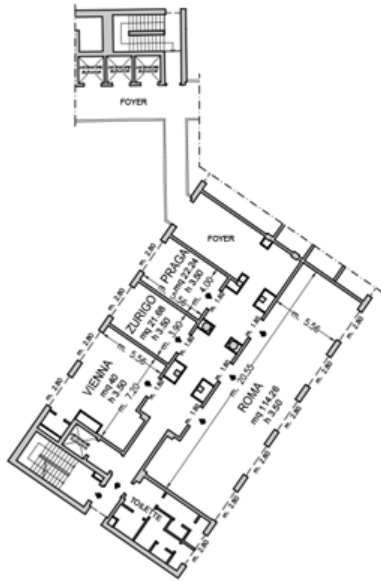

## Meetings & Events

**Meeting rooms: 14**

**Capacity (theatre style): 370 max**

The hotel's 14 meeting rooms, some of which are located on the 9<sup>th</sup> floor with natural light and a beautiful view over the city, can host up to 370 people. They are equipped with hi-tech facilities and a team of professionals is at guests' disposal to organise any kind of event.

# Grand Milan

SARONNO

Piano Nono / Ninth Floor

Piano -1 / Basement

Piano Terra / Ground Floor

- ◆ Uscite di sicurezza / Emergency Exits
- - - - Finestre / Windows
- ===== Pareti mobili / Modular Walls
- Colonne / Columns